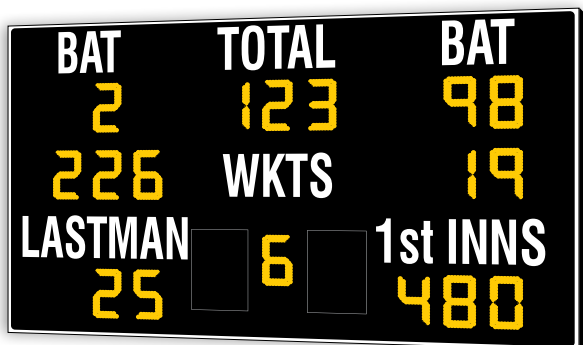

CR-2009

H = 285 cm
W = 470 cm
D = 15 cm
Digit size = 38 cm

BETTER SCOREBOARD = BETTER EXPERIENCE

The **CR-2009** contains scoring for BAT, TOTAL, WKTS, LASTMAN and 1st INNS. This outdoor board will upgrade the look and feel of the field and provide a better experience for all.